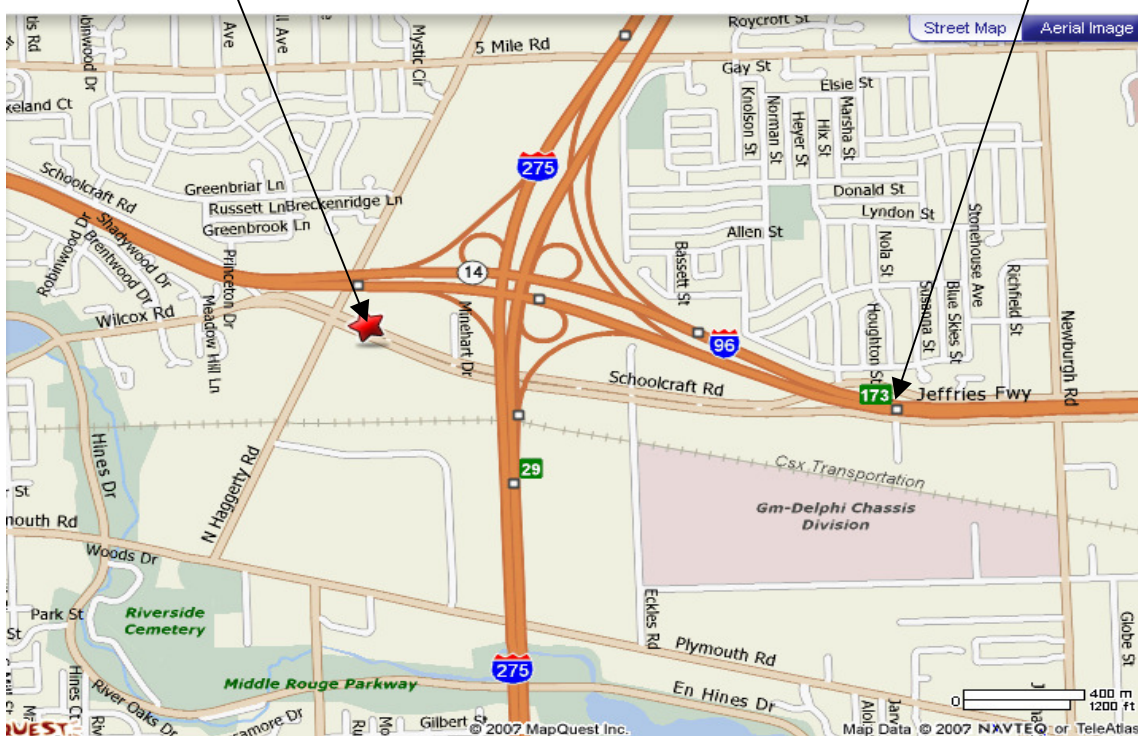

Gurdwara Sahib - Hidden Falls
40600 Schoolcraft Rd, Plymouth Township, MI 48170
Tel: 734- 420-1718 <http://www.migurdwara.org/>

From Toronto, Ottawa & Montreal

Take Hwy. 401 west (To Windsor). After crossing the bridge take Hwy 96 west. Then take **Exit 173A** for Newburgh Rd. Merge into Schoolcraft Rd and go for 2 miles.

Gurdwara Sahib is on your right at the corner of Schoolcraft and Haggerty Rd

GURDWARA SAHIB

EXIT 173

From Atlanta & Columbus: Take Hwy 75 North. Then take I-275 North and follow the local map

From Chicago & St. Louis: Take Hwy 94 East. Then take I-275 North and follow the local map

From New Jersey & New York: Take 80 West to 280 towards Detroit. Then take 75 North to I-275 North and follow the local map

Local Map: Take I-275 North and then I-96 East. Then take **Exit 173** for Newburgh Rd/Levan Rd. Merge into Schoolcraft Rd. Make a U Turn (go for 1.6 miles).